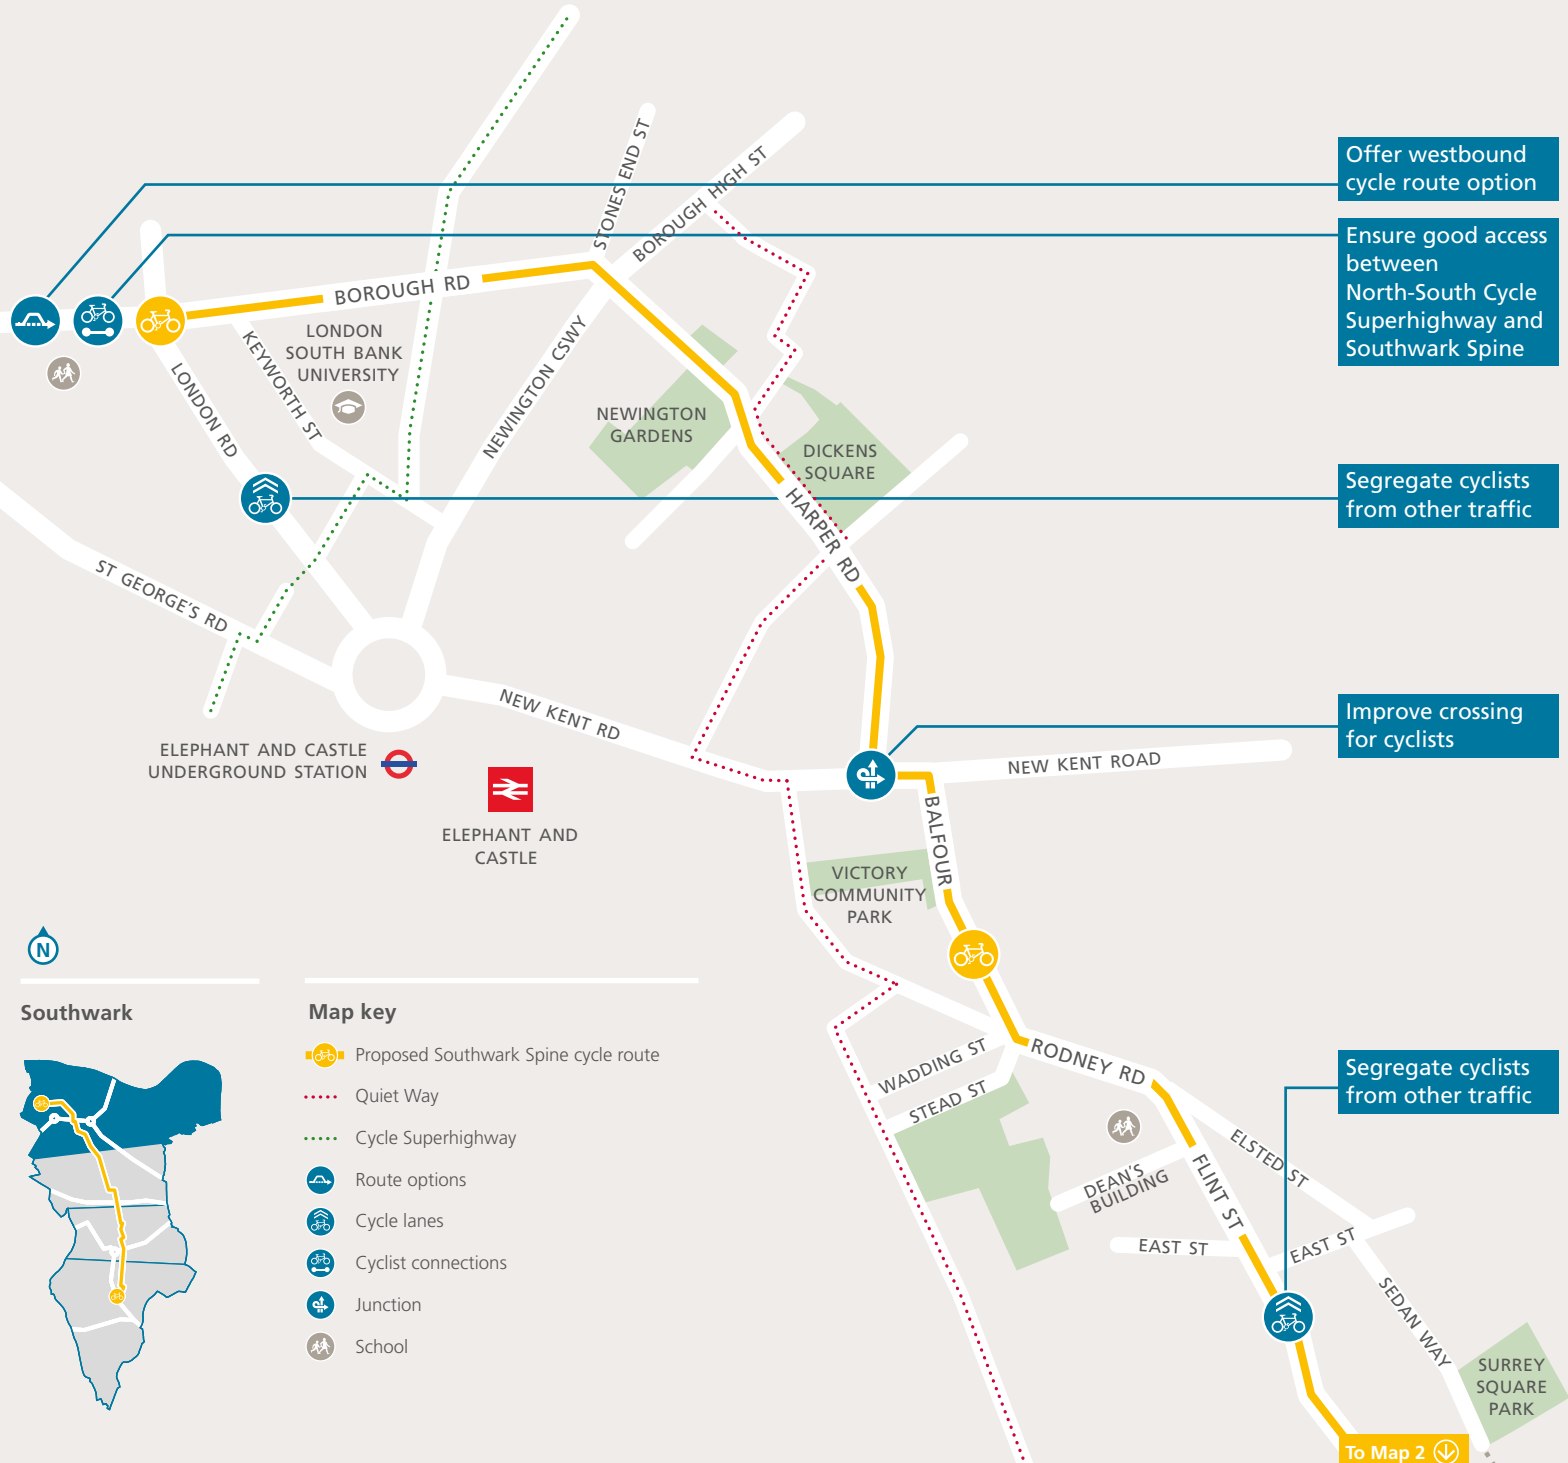

MAP 1 London Road to Thurlow Street

- Map key**
- Proposed Southwark Spine cycle route
 - Quiet Way
 - Cycle Superhighway
 - Route options
 - Cycle lanes
 - Cyclist connections
 - Junction
 - School

MAP 2 Thurlow Street to Peckham Road

MAP 3 Peckham Road to East Dulwich Road

Southwark

Map key

- Proposed Southwark Spine cycle route
- Quiet Way
- Cycle Superhighway
- Cycle lanes
- Junction
- Traffic measures
- School

MAP 4 East Dulwich Road to Landells Road

EAST DULWICH

To Map 3

Suggest traffic calming measures or filtered permeability

Southwark

- Map key**
- Proposed Southwark Spine cycle route
 - Quiet Way
 - Cycle Superhighway
 - Traffic measures
 - School