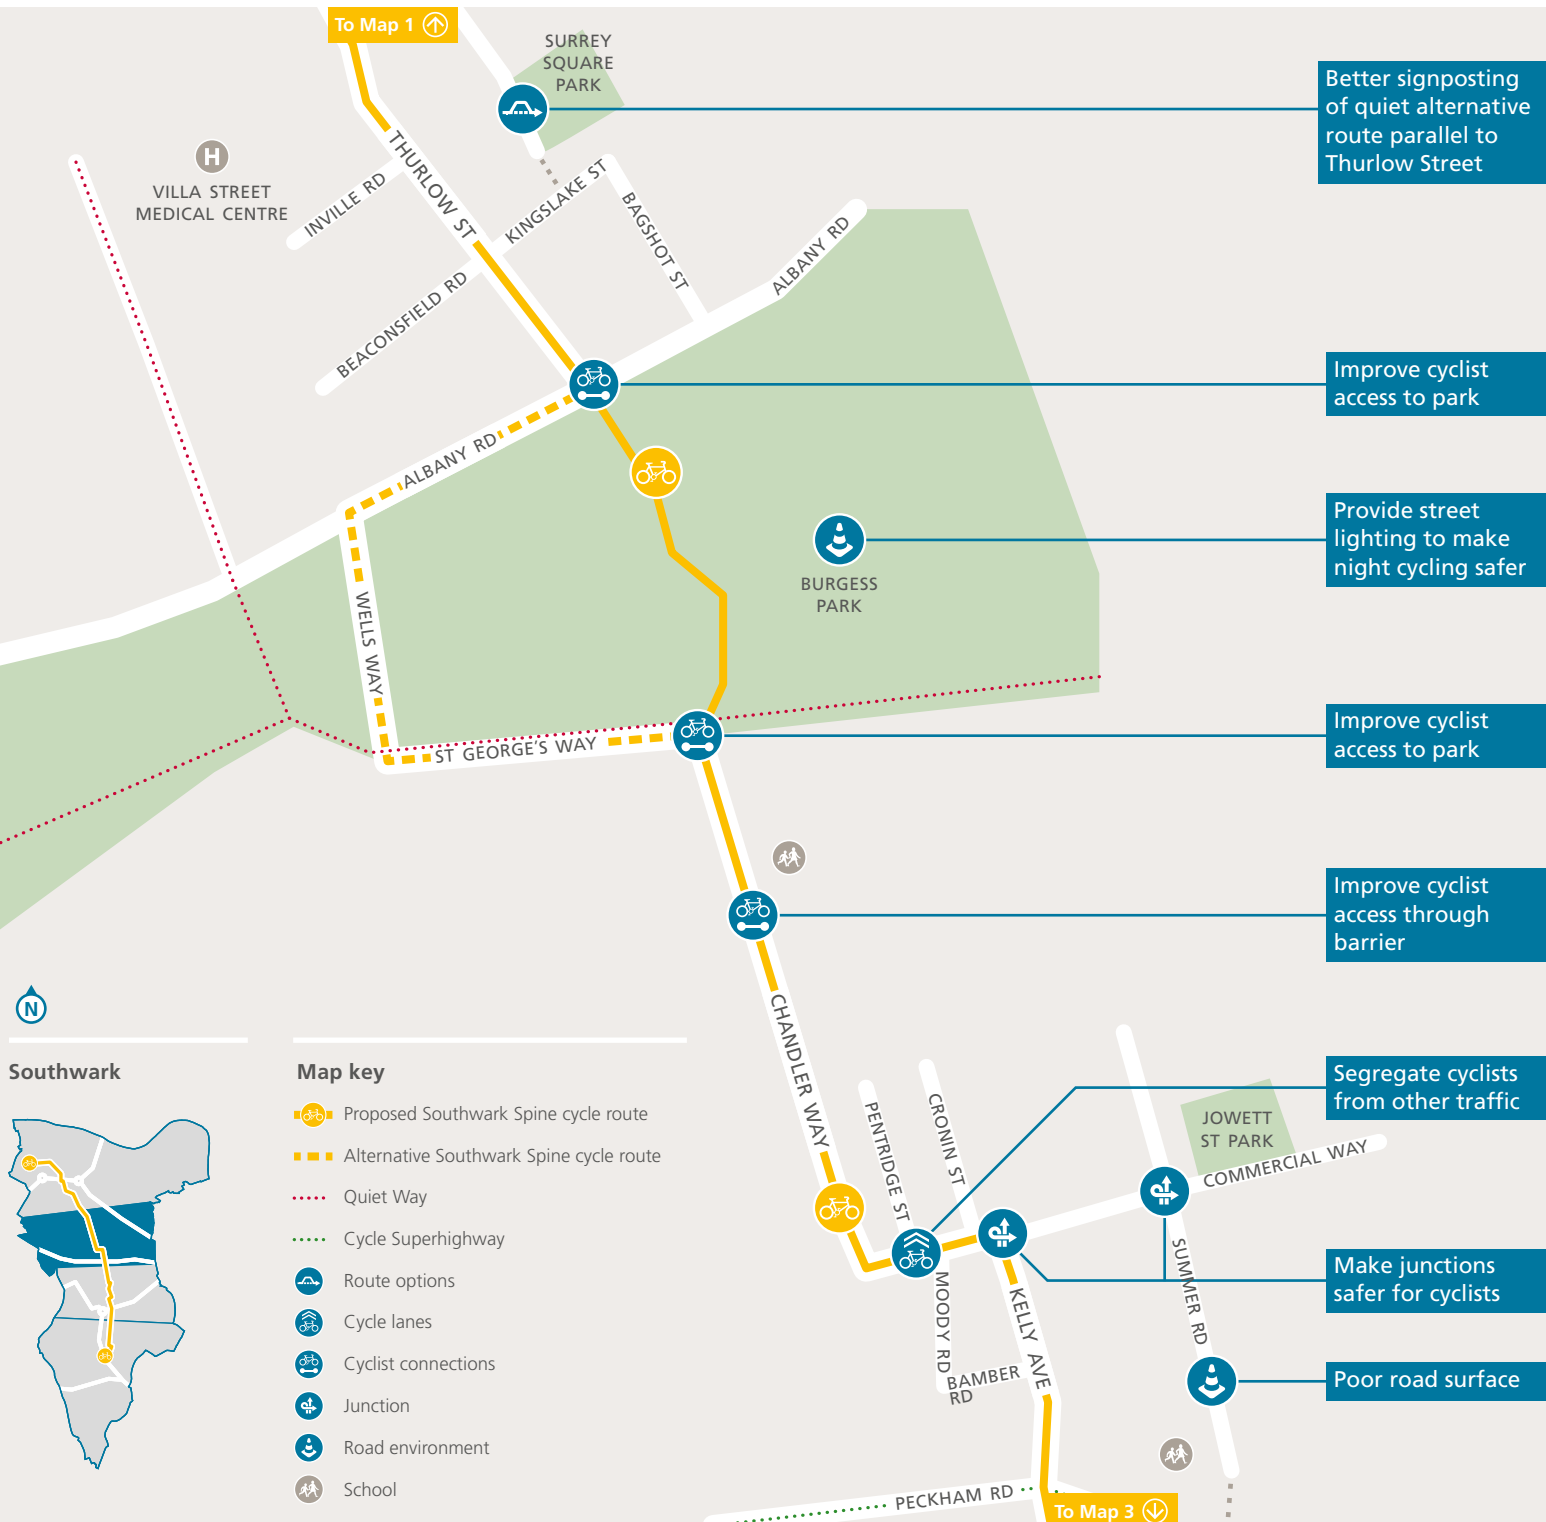

MAP 1 London Road to Thurlow Street

- Map key**
- Proposed Southwark Spine cycle route
 - Quiet Way
 - Cycle Superhighway
 - Route options
 - Cycle lanes
 - Cyclist connections
 - Junction
 - School

MAP 2 Thurlow Street to Peckham Road

MAP 3 Peckham Road to East Dulwich Road

Southwark

Map key

- Proposed Southwark Spine cycle route
- Quiet Way
- Cycle Superhighway
- Cycle lanes
- Junction
- Traffic measures
- School

MAP 4 East Dulwich Road to Landells Road

EAST DULWICH

To Map 3

Suggest traffic calming measures or filtered permeability

Southwark

- Map key**
- Proposed Southwark Spine cycle route
 - Quiet Way
 - Cycle Superhighway
 - Traffic measures
 - School