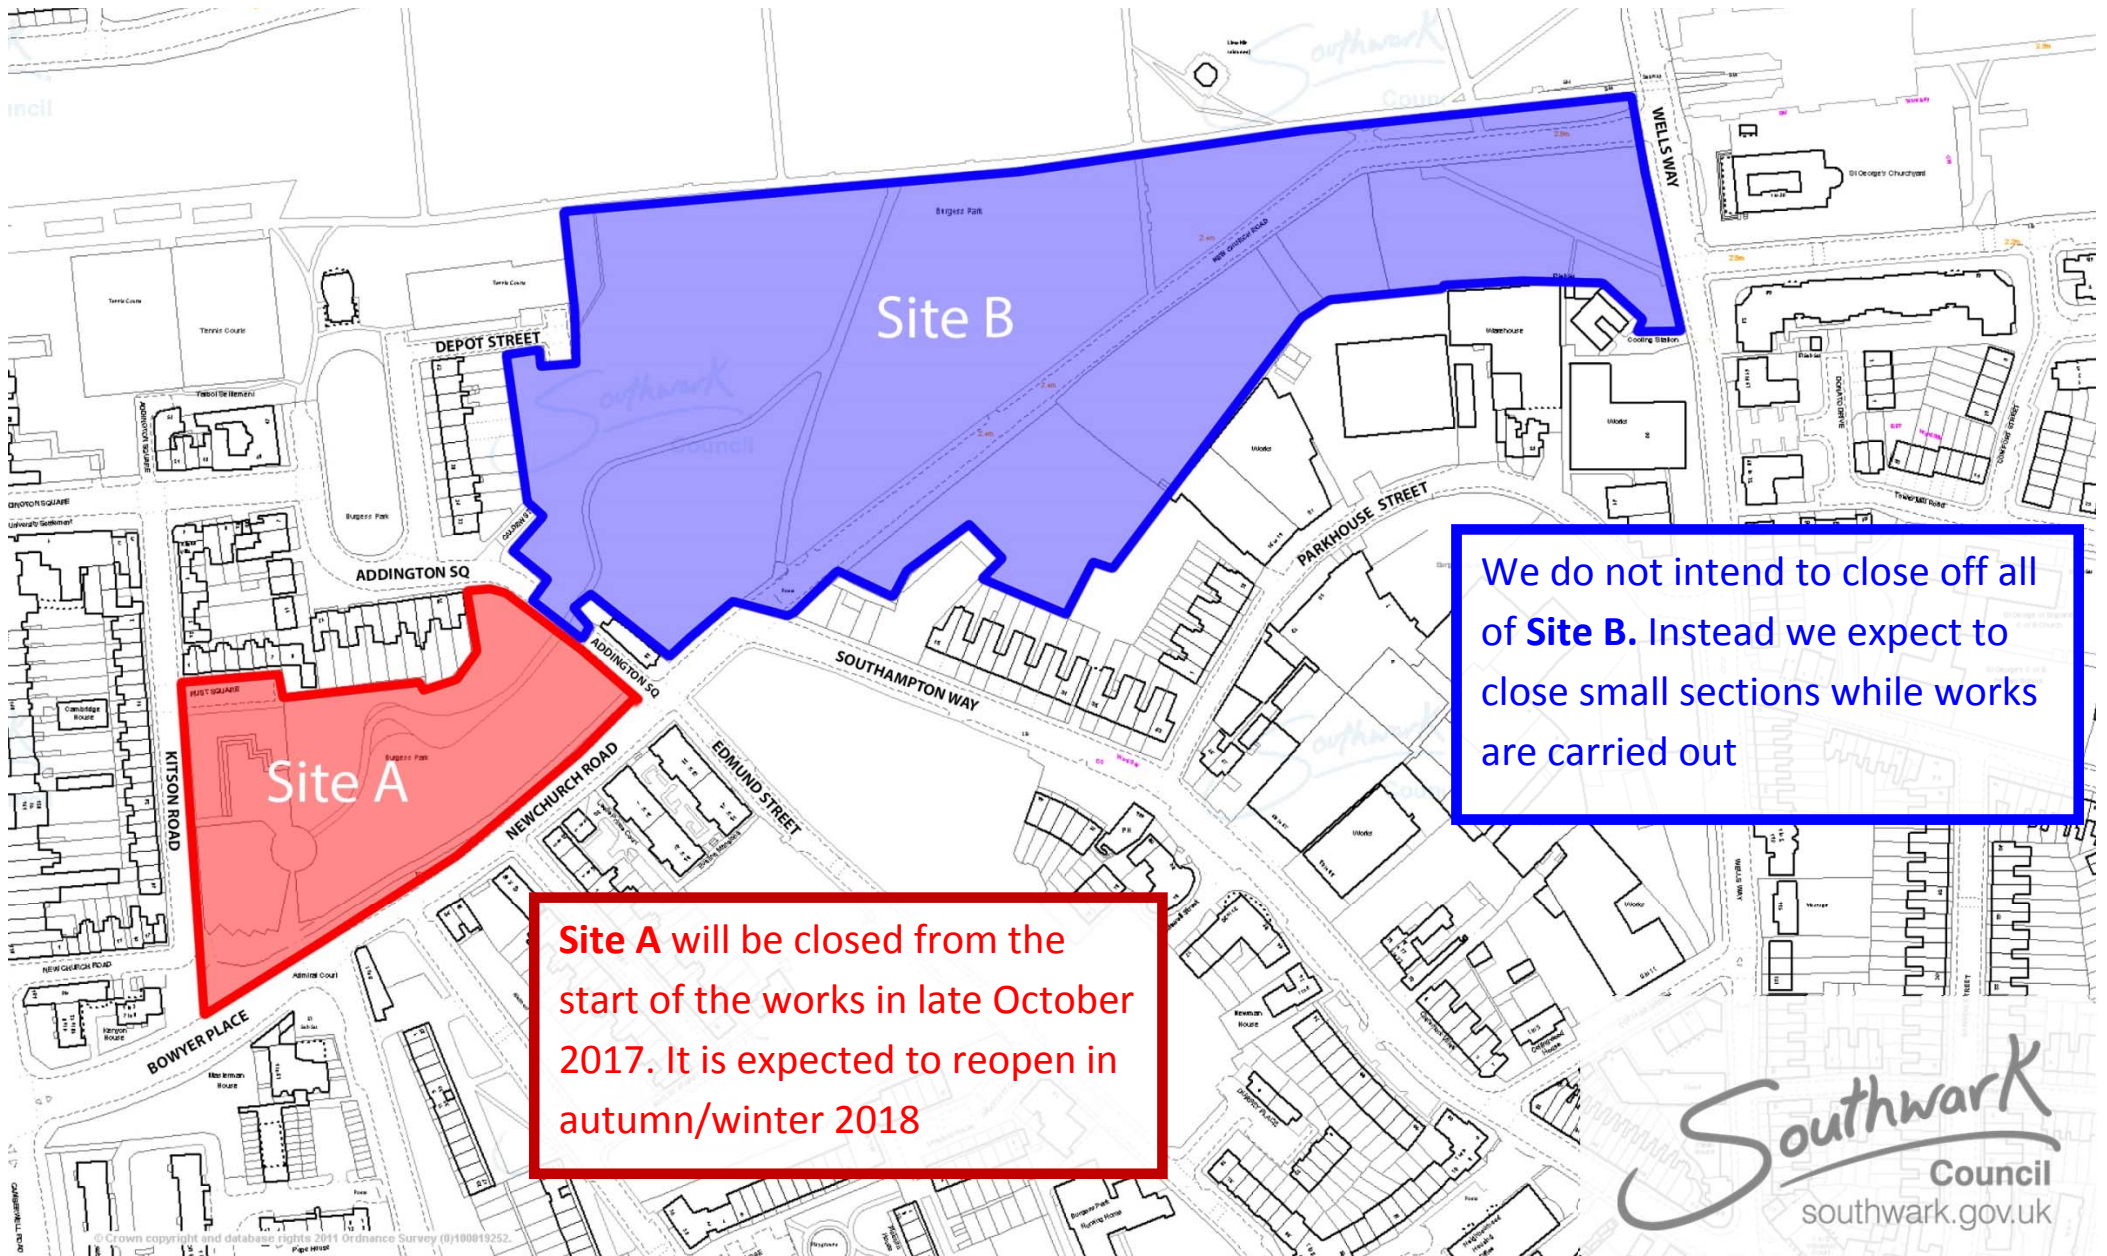

Burgess Park West site closure

We do not intend to close off all of Site B. Instead we expect to close small sections while works are carried out

Site A will be closed from the start of the works in late October 2017. It is expected to reopen in autumn/winter 2018